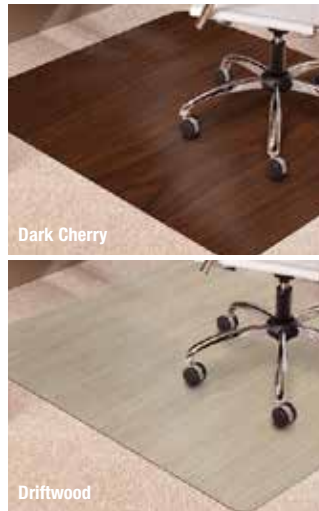

Hard Floor Chair Mat

Protects wood, laminate, tile and other hard floor surfaces
1-Year Limited "No Crack Mat" Warranty.

Model No.	Description	List
SOESR 119762	36" x 48", Pewter, Rectangle	\$180 ea
SOESR 119772	36" x 48", Dark Cherry, Rectangle	\$180 ea
SOESR 119752	36" x 48", Driftwood, Rectangle	\$180 ea