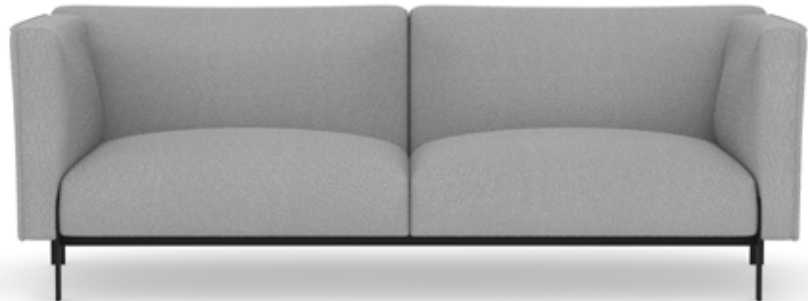

Mix Reception Seating

Contemporary styling and a modular design makes Mix Seating the perfect fit for any office environment. Customize your layout by choosing from the components which best suit your needs. Stocked in Black Anti-Microbial Vinyl.

Round Laminate Coffee Table with Brushed Metal Base

Model No. PLT30R/PLTRB2319BRU 30"D x 20"H List \$672
 Stocked in Aspen, Cherry, Maple*, Modern Walnut, White, Espresso, Silver Birch & Newport Gray.

Arlo Reception Seating

The perfect complement to the contemporary work space or home. Arlo features a wide open architecture and outstanding comfort. Heavy duty spring construction. Stocked in Light Grey Premium Fabric.

Sofa	67331	82"W x 32.5"D x 29"H	List: \$2200
Club Chair	67311	37"W x 32.5"D x 29"H	List: \$1175

Designer Fabric Light Grey

Rod Base Coffee Tables

Round Laminate Coffee Table with Black Steel Rod Base

Model No. PLT30R/PLTWMBASE3030BLK
30"D x 16"H. Laminate Top with Black Metal Base. Stocked in Aspen, Cherry, Modern Walnut, White, Espresso, Newport Gray, Maple* and Silver Birch. List \$356