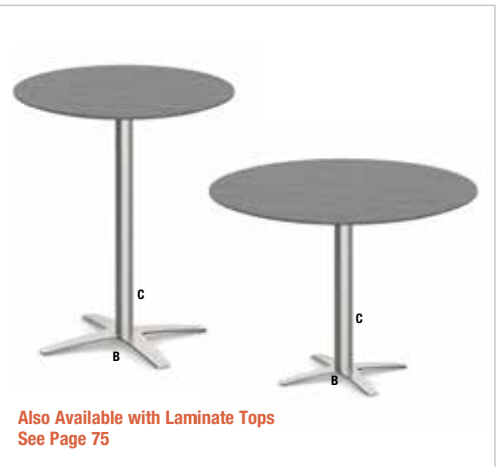

CONTEMPORARY STYLING make these clear glass-top tables at home in both conference and café settings alike. Tops feature attractive brushed steel post adapter.

Glass Top Table: 24"D x 19.5"H: PLT24RCLEAR, PLTXBASE23BRU, PLTXBPOST19BRU List \$984