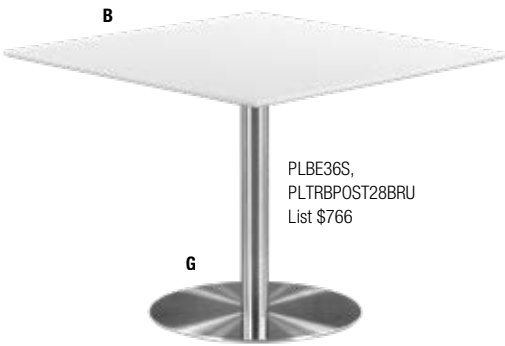

PLBE36S,
PLTRBPOST28BRU
List $766