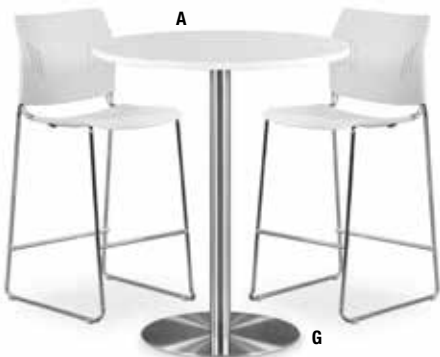

PLT36R, PLTRBPOST41BRU List $797