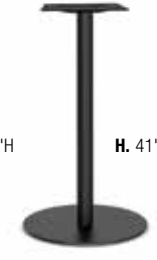

Available Finishes

*Maple - please call for availability.

CHOOSE YOUR BASE

YOUR CHOICE OF 5 BASE STYLES TO CUSTOMIZE YOUR TABLE

D. 28"H

E. 28.5"H

E. 41"H

F. 28.5"H

G. 19"H

G. 28.5"H

G. 41"H

H. 19"H

H. 28.5"H

H. 41"H

D. Laminate Cross Base		List
PLWXB36/42	28"H Fits 36" & 42" Round Tops	\$128

E. Metal Cross Bases		List
PLTXBM 24 Black/24" Spread/28.5"H	Fits 30" & 36" Round & Square Tops	\$258
PLTXBM 33 Black/33" Spread/28.5"H	Fits 42" Round Tops	\$270
PLTXBM 3341 Black/33" Spread/41"H	Fits 36" & 42" Round Tops or 36" Square Tops for Cafe Style Table	\$306