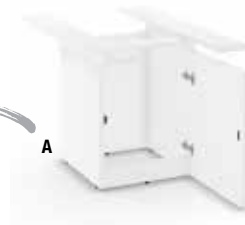

CUBSQ2139N List \$724

Available Square Top & Cube Base Finishes

A. Square Laminate Conference Table with Cube Base

Model #	Description	List
CUBSQ2139N	48"W x 48"D	\$724

CUBSQ2139N(2) List \$1448

B. Boat Shaped Laminate Conference Tables with Cube Bases