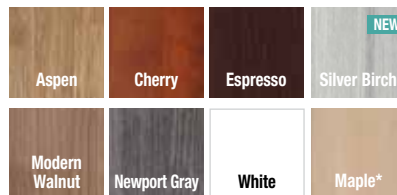

Available Worksurface Finishes

*Maple – please call for availability.