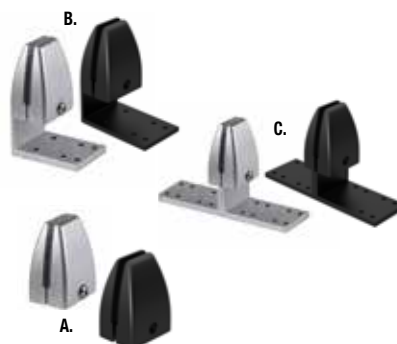

24" High Clear Acrylic Privacy Screens
To be mounted above worksurface. Must be used with PLTSBUDMSGSL or PLTSBUDMDUAL Mounting Brackets.

PLTAP2424SCLR	24"W x 24"H	List \$182
PLTAP2430SCLR	30"W x 24"H	List \$196
PLTAP2436SCLR	36"W x 24"H	List \$221
PLTAP2460SCLR	60"W x 24"H	List \$304
PLTAP2472SCLR	72"W x 24"H	List \$344

Fabric Privacy Dividers
Can be mounted above or below worksurface

PLTFFP1542	42"W x 15"H	\$130
PLTFFP1548	48"W x 15"H	\$151
PLTFFP1554	54"W x 15"H	\$173

Available in Lime Green, Sky Blue, Red, Orange & Gray

Panel Mounting Brackets

To be used with 1" thick worksurfaces. Available in Silver or Black.

- A. PLTSDTM Universal Desk Mount Screen Bracket (pair) \$63
Can be mounted in any position, above or below worksurface
- B. PLTSBUDMSGSL Edge Mount Screen Bracket (pair) \$81
Can be used above or below worksurface
- C. PLTSBUDMDUAL Dual Desk Mount Screen Bracket (pair) \$81
To be used for a single privacy panel between two shared worksurfaces