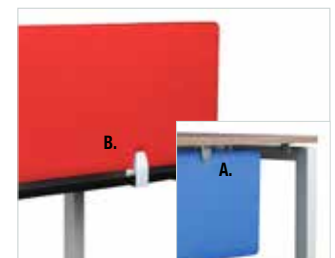

Fabric Privacy Dividers
Can be mounted above or below worksurface

PLTFFP1542	42"W x 15"H	$130
PLTFFP1548	48"W x 15"H	$151
PLTFFP1554	54"W x 15"H	$173

Available in Lime Green, Sky Blue, Red, Orange & Gray

Panel Mounting Brackets

To be used with 1" thick worksurfaces. Available in Silver or Black.

- A. PLTSDTM Universal Desk Mount Screen Bracket (pair) $63
  Can be mounted in any position, above or below worksurface
- B. PLTSBUDMSGSL Edge Mount Screen Bracket (pair) $81
  Can be used above or below worksurface
- C. PLTSBUDMDUAL Dual Desk Mount Screen Bracket (pair) $81
  To be used for a single privacy panel between two shared worksurfaces