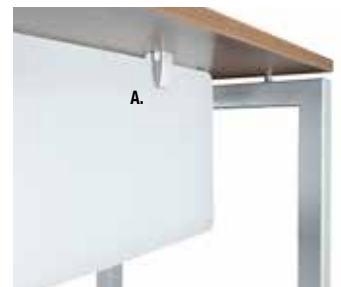

Compact Metal Pedestals

Optional Casters
Model No. CPPCaster
List $34

Modesty Panels