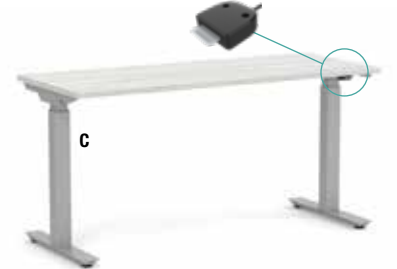

Shown: PLTEAB4872E2S2M-24
PLT2472 List $1127