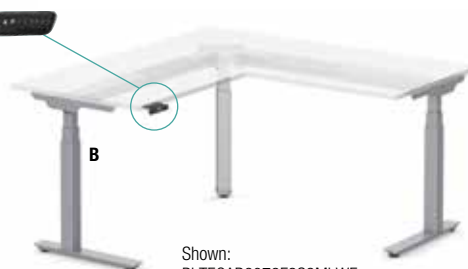

Shown:
PLTECAB6078E3S3MLWF,
PLT3072, PLT3048
List $2170