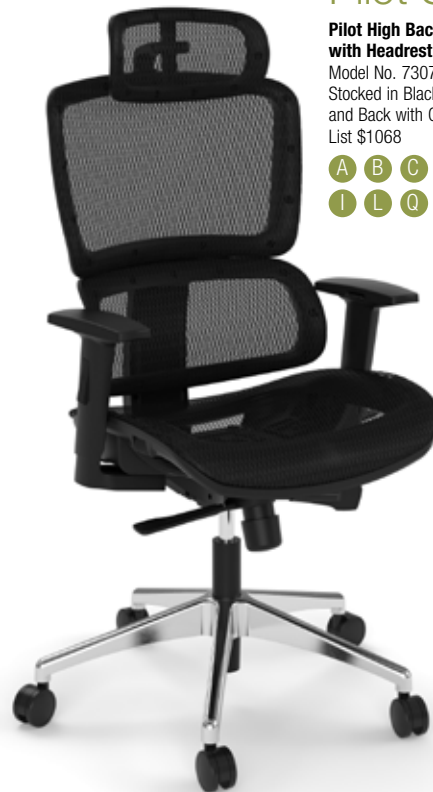

Pilot Series

**Pilot High Back
with Headrest**
Model No. 7307
Stocked in Black Mesh Seat
and Back with Chrome Base.
List \$1068

A B C D E
I L Q S

COOLMESH PRO

**P PERFORMANCE
FURNISHINGS**

CoolMesh Series

If your work has you adjusting to different tasks throughout the day then CoolMesh is the seating series for you. Whether you choose task or executive seating, CoolMesh's easy flow architecture, its multi function adjustment capability and outstanding support come together to address all your comfort needs.