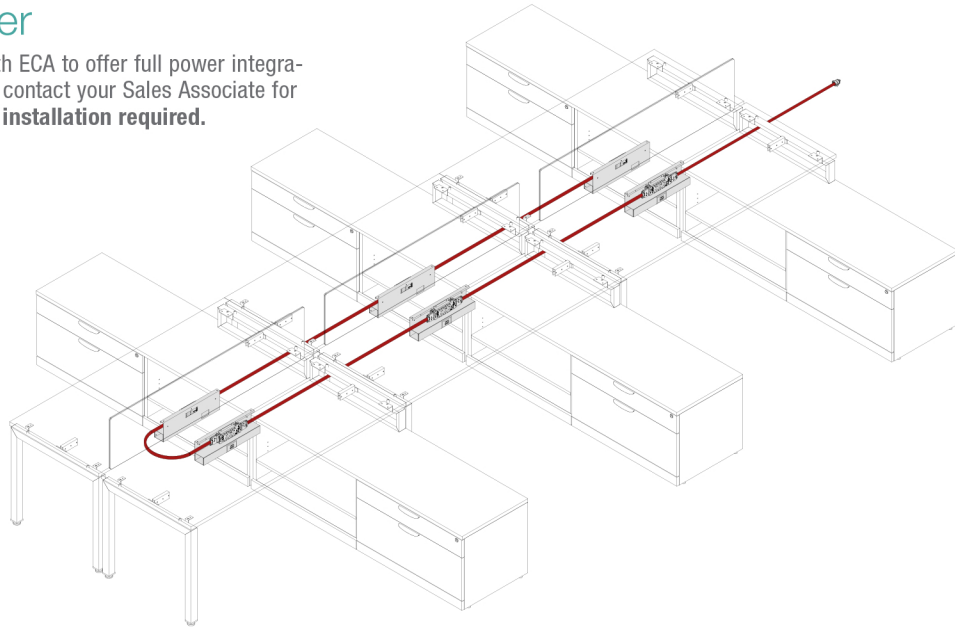

Elements Series Power

Performance Furnishings has partnered with ECA to offer full power integration to all Performance desk series. Please contact your Sales Associate for more information or a quote. **Professional installation required.**

Power Block with Receptacles		List
ECA84AA	Double Sided Power Block with Mounting Bracket	$105
ECA84S1BL150	Receptacle 1	$30
ECA84S2BL150	Receptacle 2	$30
ECA84S4BL150	Receptacle 4	$30
ECA84SIGOR150	Isolated Ground Receptacle 3	$34
ECA8SR	Receptacle Removal Tool	$11

Starter Harnesses		List
ECA84SB272	Hardwire Starter Harness 72"	$317
ECA84SB2144	Hardwire Starter Harness 144"	$504
ECA84FM24	Female/Male Jumper 8 Wire, 4 Circuit System. Must be hardwired by a Licensed Electrician.	$225

Harnesses		List
ECA84FF23	Harness - 23"	$223
ECA84FF35	Harness - 35"	$251
ECA84FF41	Harness - 41"	$266
ECA84FF53	Harness - 53"	$302
ECA84FF64	Harness - 64"	$331
ECA84FF71	Harness - 71"	$344

Other sizes available by special order, please call for more information.