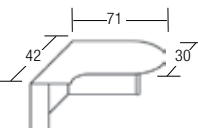

- Bullet**
- PL131/MS720 66"W x 30"D List \$473

- Conference Bullet**
- PL106/MS720 - 71"W x 36"/30"D List \$536

- Bullet w/ Corner Ext.**
- PL133L/MS725 (shown) or R
  - 71"W x 30"/42"D List \$855

- Credenza w/Corner Ext.**
- PL182 L (shown) or R
  - 71"W x 24/36"D List \$570
  - PL181 L (shown) or R
  - 66"W x 24/36"D List \$541