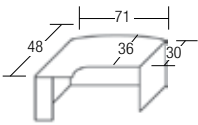

1. **Bow Front w/Corner Ext.**
2. PL177 L (shown) or R
   - 71"W x 30"/36"/48"D List $834