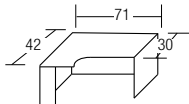

1. **Desk Shell w/Corner Ext.**
2. PL178 L (shown) or R
   - 71"W x 30"x 42"D List $834