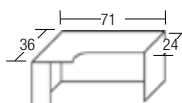

- Bullet**
- PL131/MS720 66"W x 30"D List \$473

- Conference Bullet**
- PL106/MS720 - 71"W x 36"/30"D List \$536

- Bullet w/ Corner Ext.**
- PL133L/MS725 (shown) or R
  - 71"W x 30"/42"D List \$855

- Credenza w/Corner Ext.**
- PL182 L (shown) or R
  - 71"W x 24/36"D List \$570
  - PL181 L (shown) or R
  - 66"W x 24/36"D List \$541