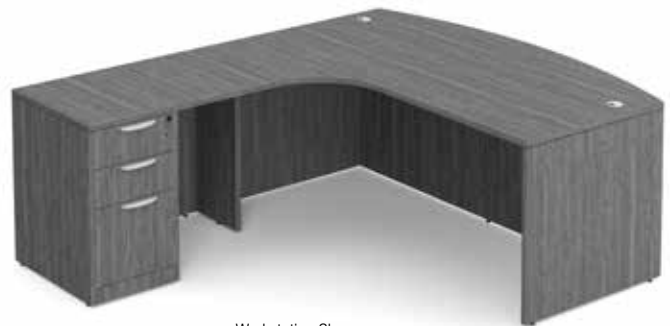

Workstation Shown:
PL177L/R, PL179, PL166
List $1585