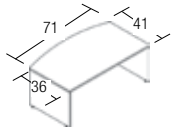

CLASSIC LAMINATE SERIES COMPONENT GUIDE

- Desk Shell**
- PL101 71"W x 36"D List \$501
  - PL105 71"W x 30"D List \$501
  - PL102 66"W x 30"D List \$470
  - PL103 60"W x 30"D List \$428
  - PL121 48"W x 30"D List \$413
  - PL104 48"W x 24"D List \$410